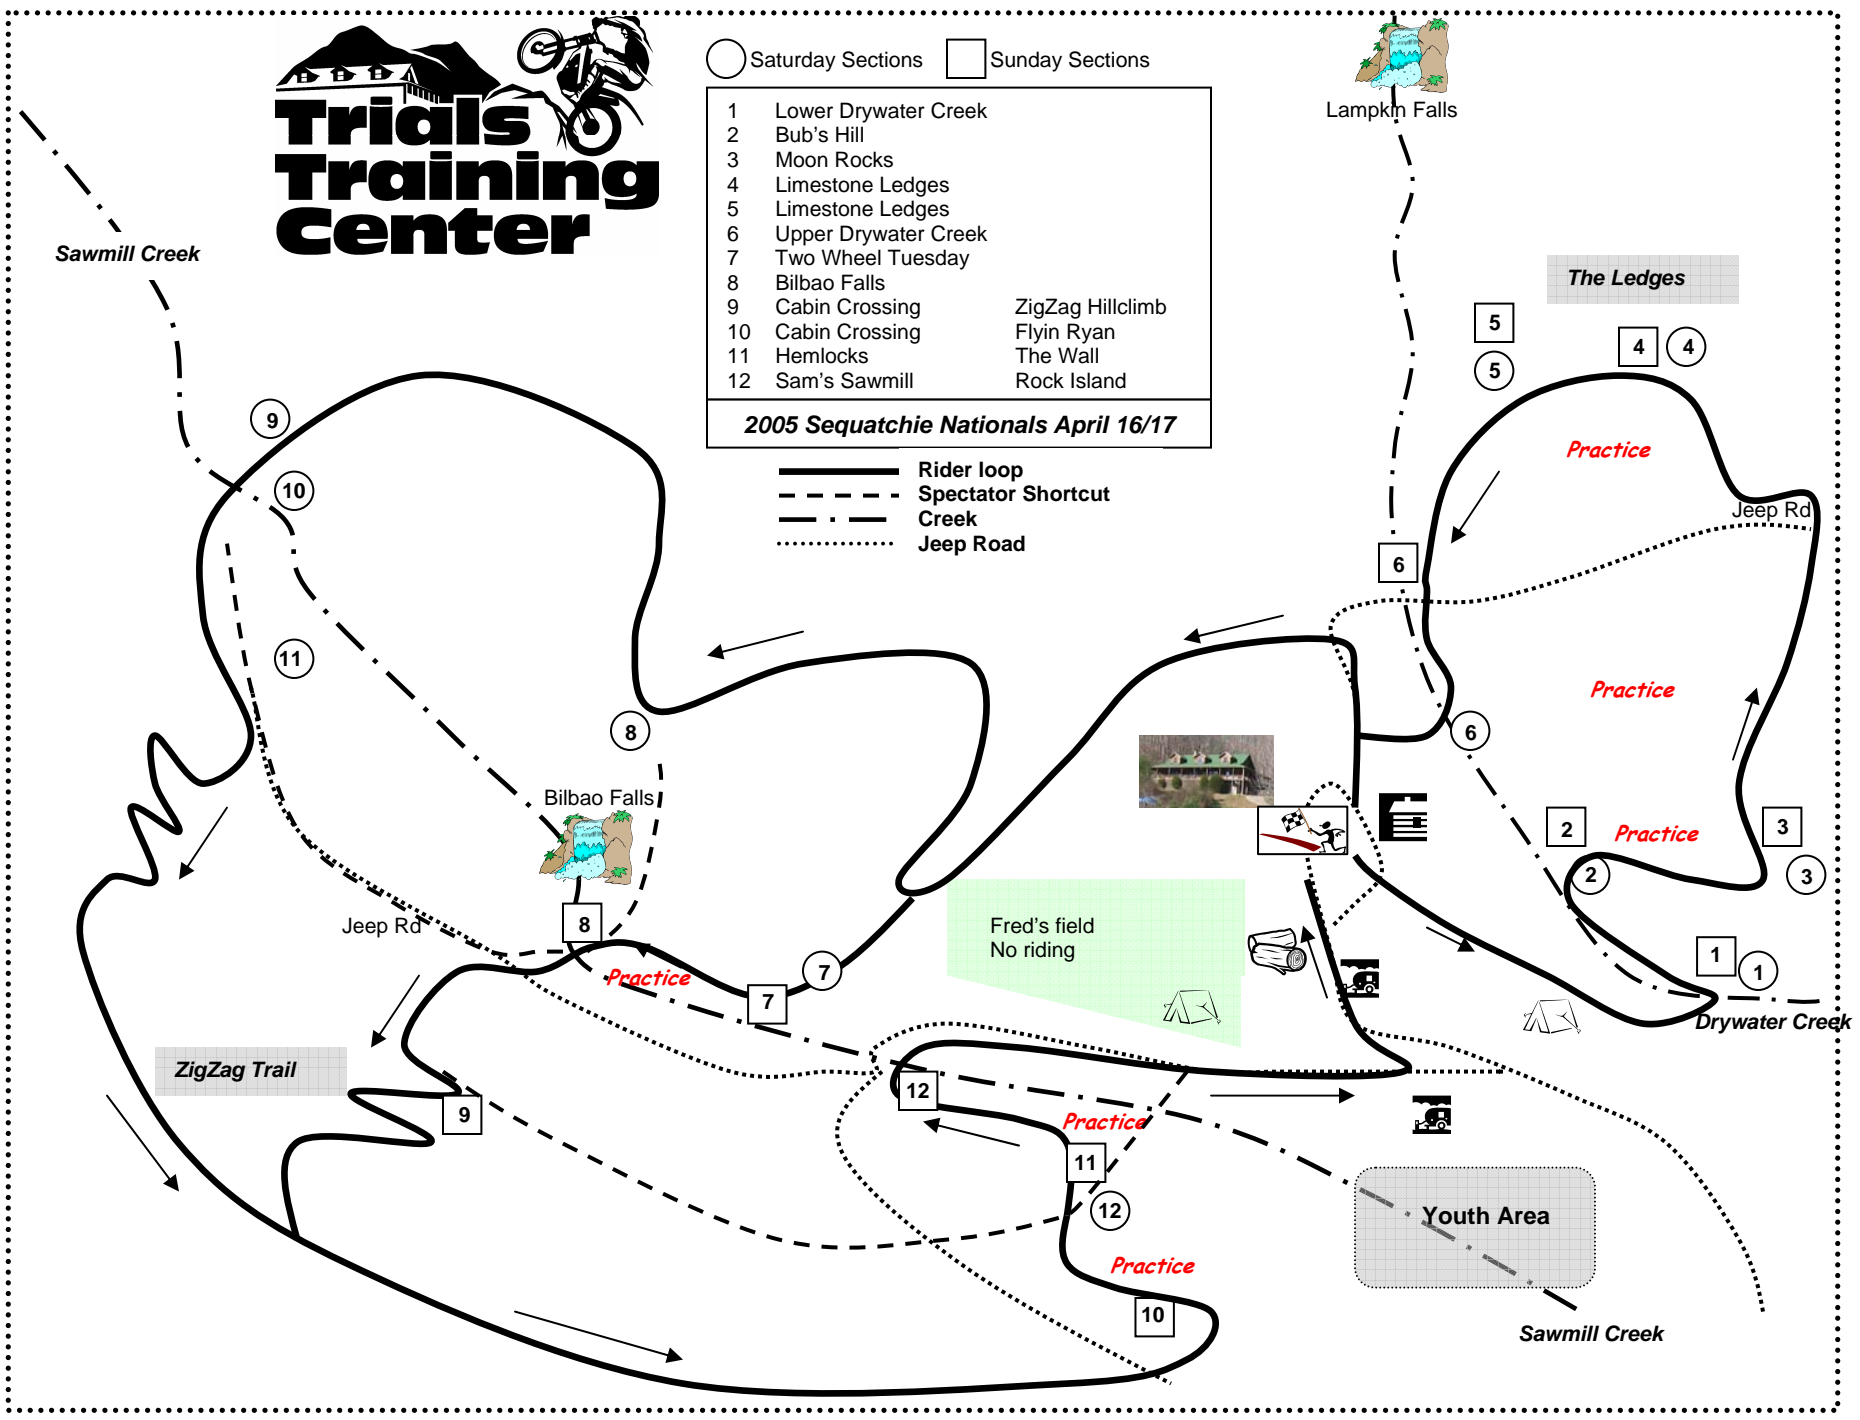

○ Saturday Sections □ Sunday Sections

- | | | |
|----|----------------------|------------------|
| 1 | Lower Drywater Creek | |
| 2 | Bub's Hill | |
| 3 | Moon Rocks | |
| 4 | Limestone Ledges | |
| 5 | Limestone Ledges | |
| 6 | Upper Drywater Creek | |
| 7 | Two Wheel Tuesday | |
| 8 | Bilbao Falls | |
| 9 | Cabin Crossing | ZigZag Hillclimb |
| 10 | Cabin Crossing | Flyin Ryan |
| 11 | Hemlocks | The Wall |
| 12 | Sam's Sawmill | Rock Island |

2005 Sequatchie Nationals April 16/17

— Rider loop
 - - - Spectator Shortcut
 - · - · Creek
 ····· Jeep Road

Lampkh Falls

The Ledges

Bilbao Falls

Fred's field
No riding

Youth Area

Sawmill Creek

Practice

Practice

Practice

Practice

Practice

Practice

Sawmill Creek

Jeep Rd

Jeep Rd

ZigZag Trail

Drywater Creek